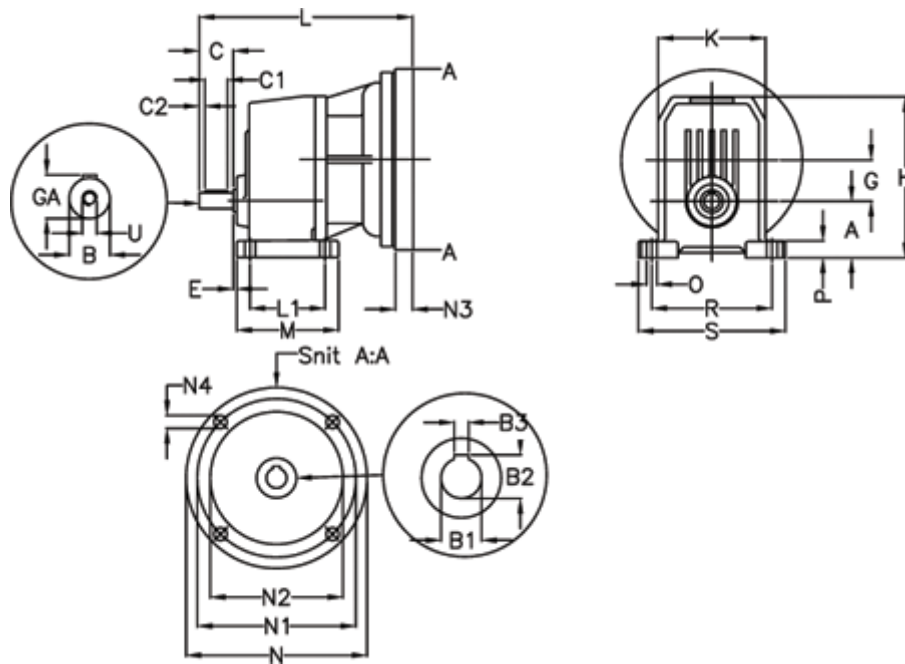

Article number: 40550300711235

Description: Single Stage Helical Gear  
S 301-7,1-P90B5

## Measures

A = 60	E = 20.5	M = 125.0	R = 160
B = 24	F = 8x7x40	N = 200	S = 190
B1 = 24	G = 51.8	N1 = 165	U = M8
B2 = 27.3	GA = 27.0	N2 = 130	
B3 = 8	H = 183.0	N3 = -	
C = 50	K = 130	N4 = M10x12	
C1 = 40	L = 252	O = 11	
C2 = 5	L1 = 90.0	P = 20.0	